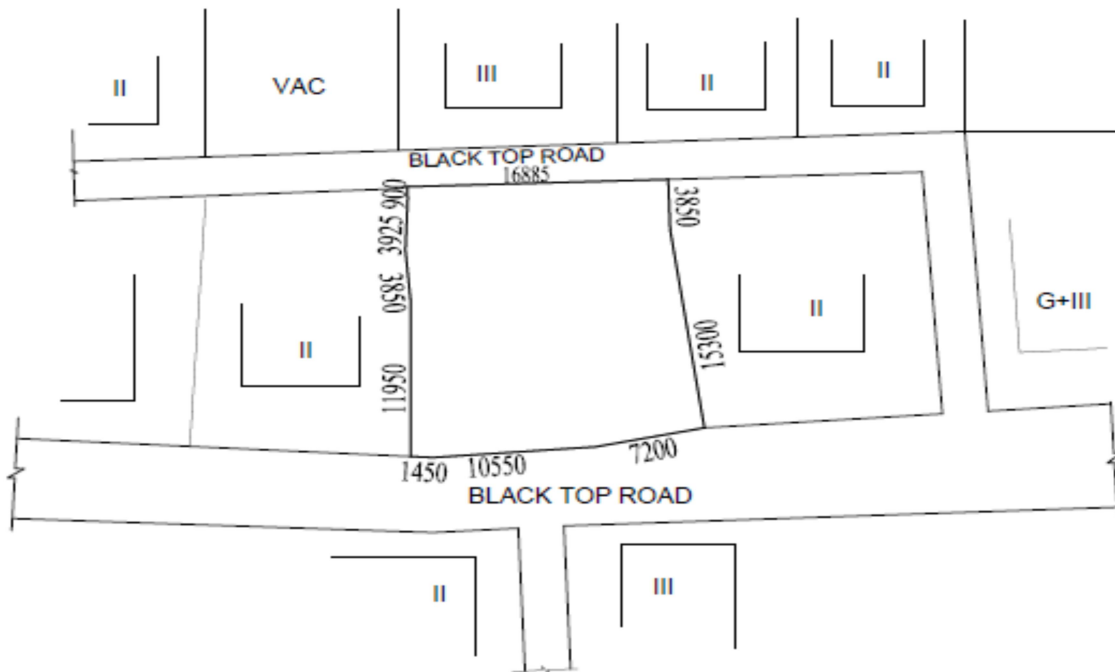

Ref. No. ....

Date :.....

**LOCATION MAP WITH LATITUDE & LONGITUDE** for the Project  
"CHARUNIR" at 135, Vivekananda Park, P.S. - Bansdrani, P.O. - Garia,  
Kolkata - 700084, under Ward No. 111 of Borough - XI of KMC

Latitude: 22.470140785945528, Longitude: 88.36528315767201

MAA TARA ENTERPRISE  
Maharis maharaj  
Partner

MAA TARA ENTERPRISE  
Sourmitra chowdhury  
Partner